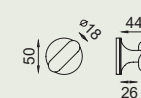

PVD-SG | forte®
Oro antico satinato
Antique satin gold

PGS | forte®
Grafite satinato
Satin graphite

archiproducts
DESIGN AWARDS
2022

WINNER

FINE PD40

PD27

RDN77+A

067